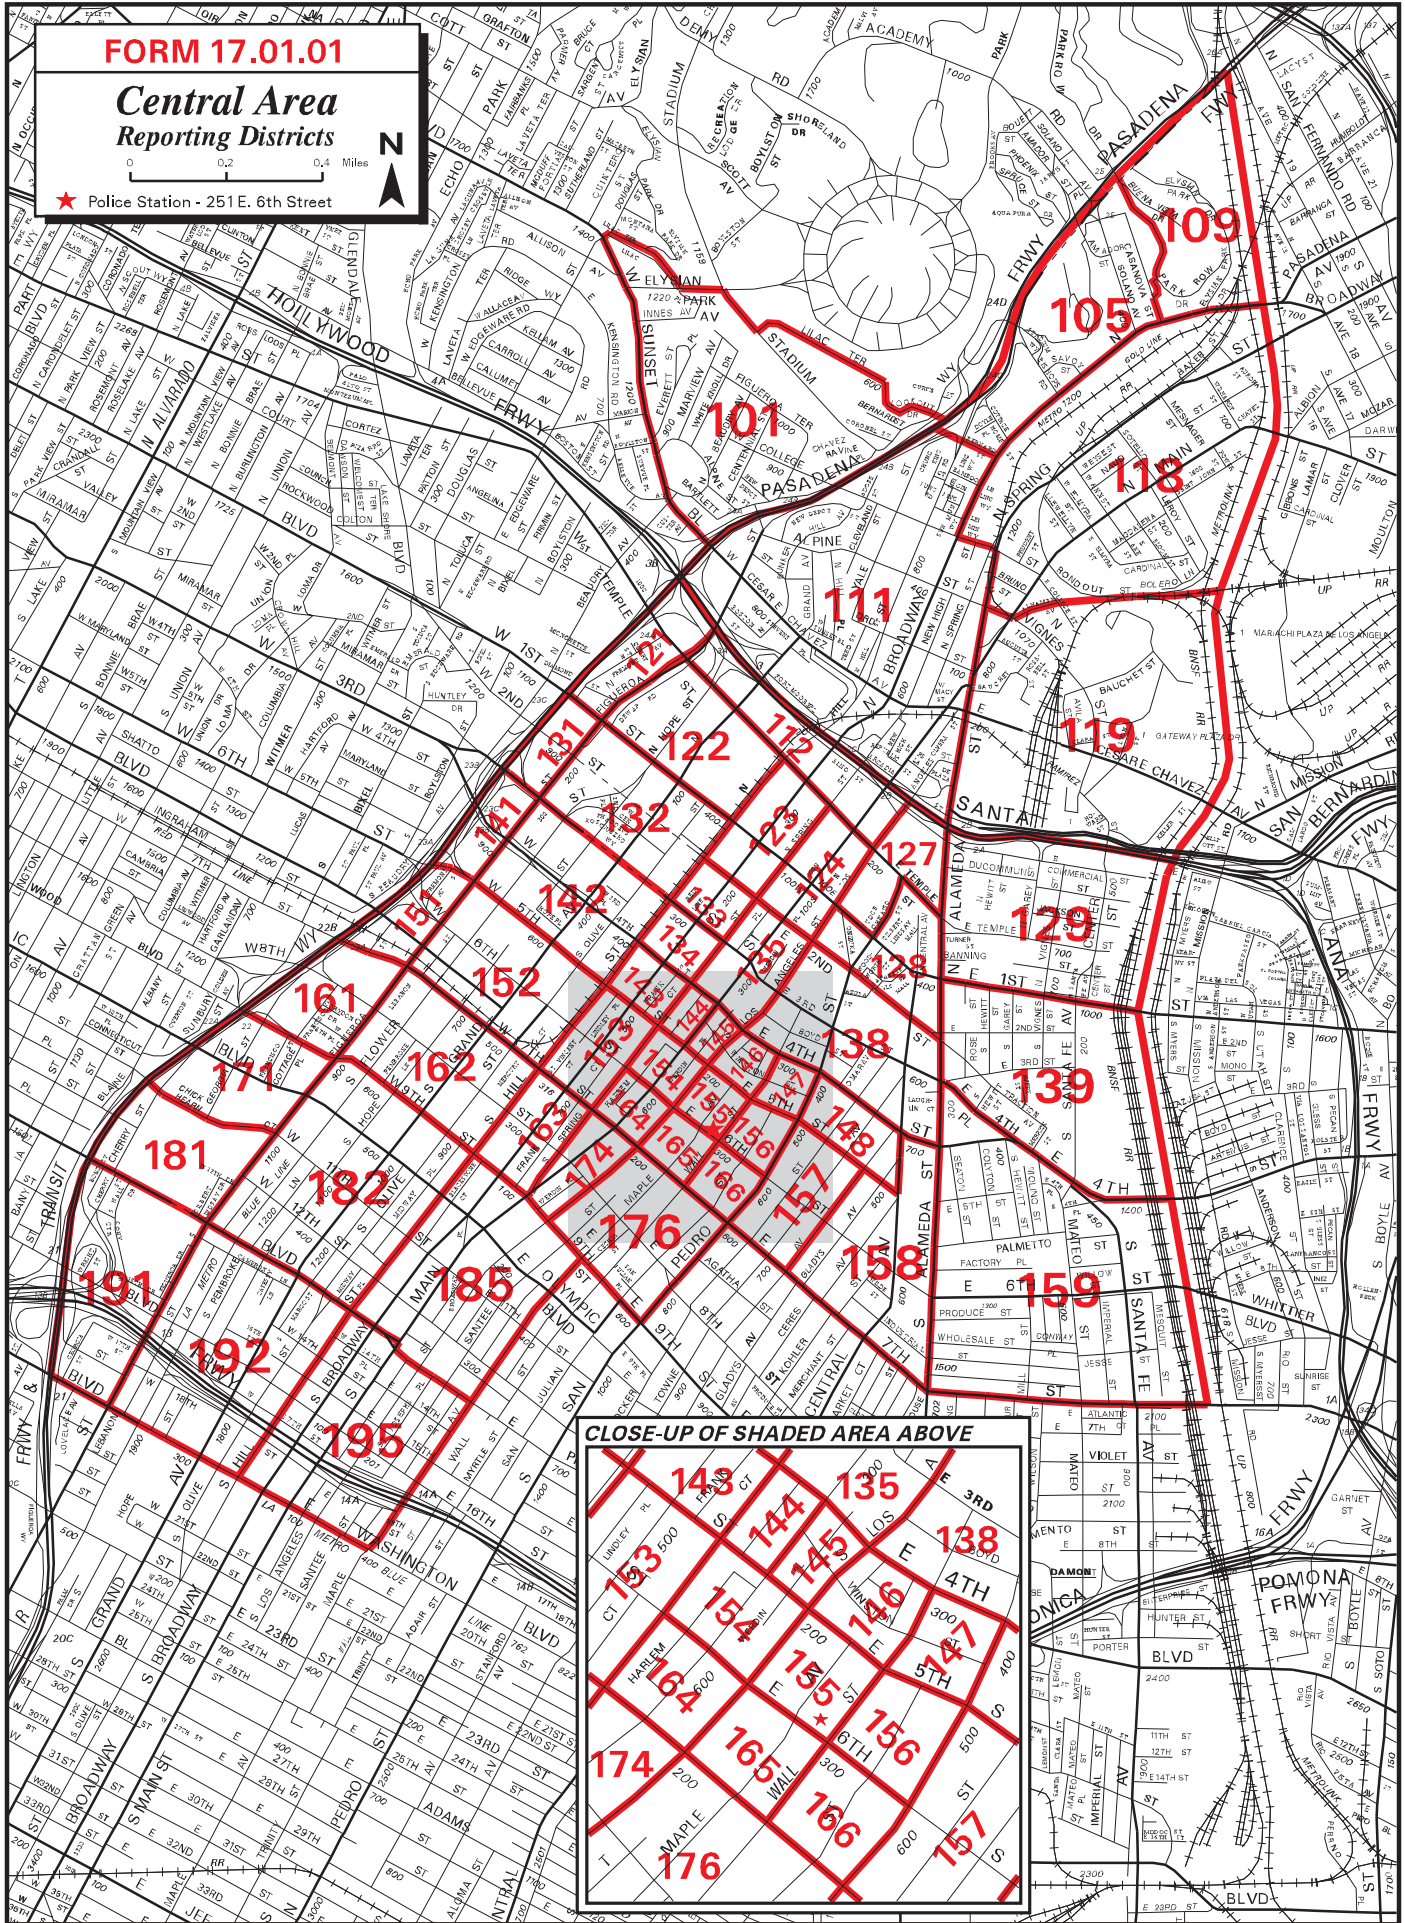

FORM 17.01.00

Central Area
Reporting Districts

★ Police Station - 251 E. 6th Street

FORM 17.01.01

Central Area Reporting Districts

0 0.2 0.4 Miles

★ Police Station - 251 E. 6th Street

Street Data Copyright © by Thomas Bros. Maps®